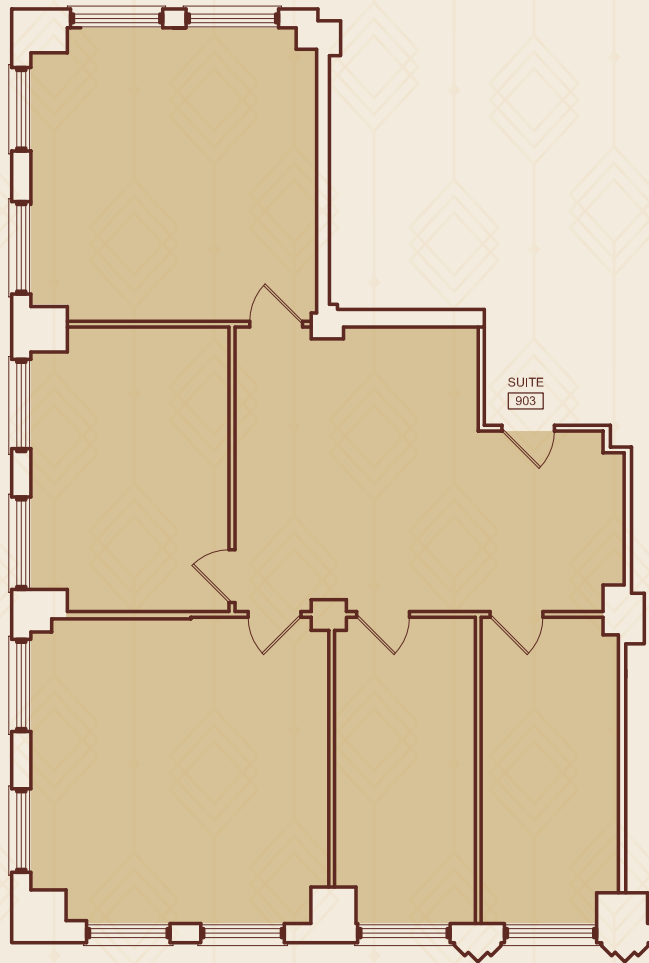

FLOOR 9

SUITE 916

1,673 RSF AVAILABLE

12' Ceiling Height