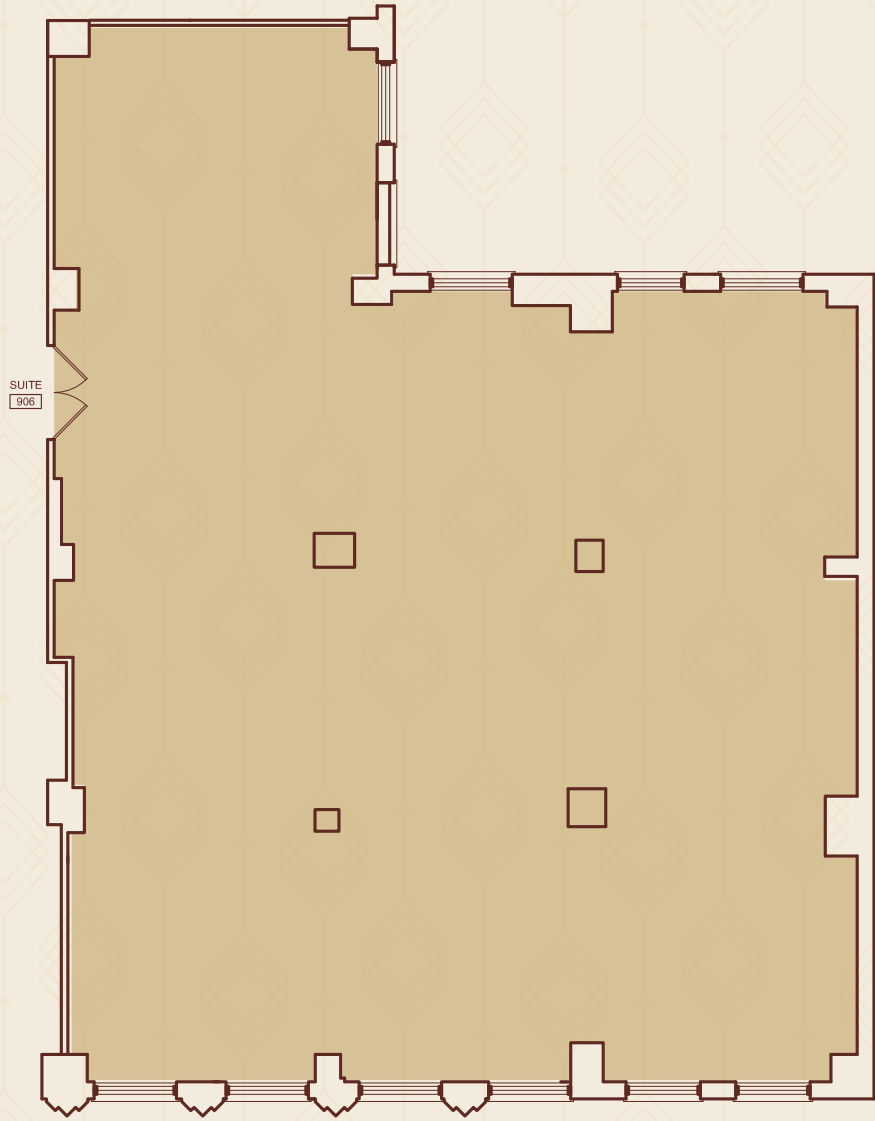

FLOOR 9

SUITE 914

3,371 RSF AVAILABLE

12' Ceiling Height