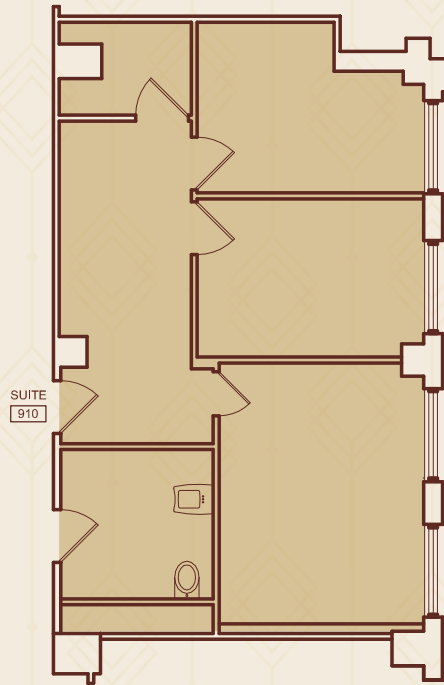

FLOOR 9

# SUITE 910

1,041 RSF AVAILABLE

12' Ceiling Height