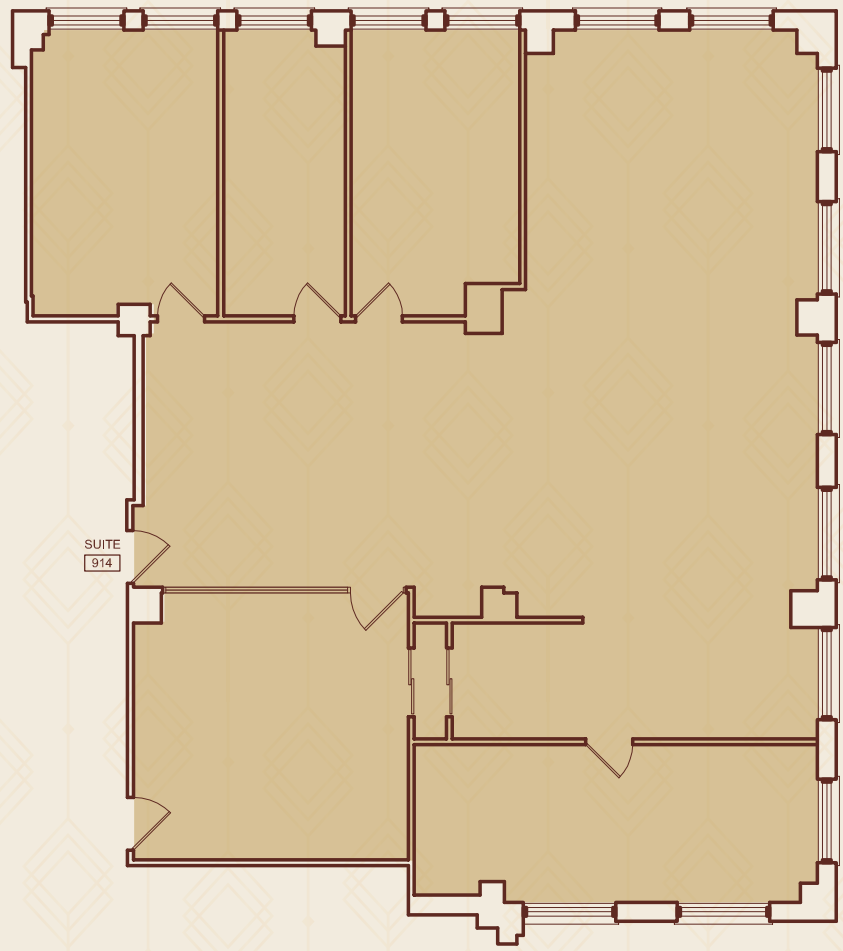

FLOOR 9

SUITE 903

2,344 RSF AVAILABLE

12' Ceiling Height