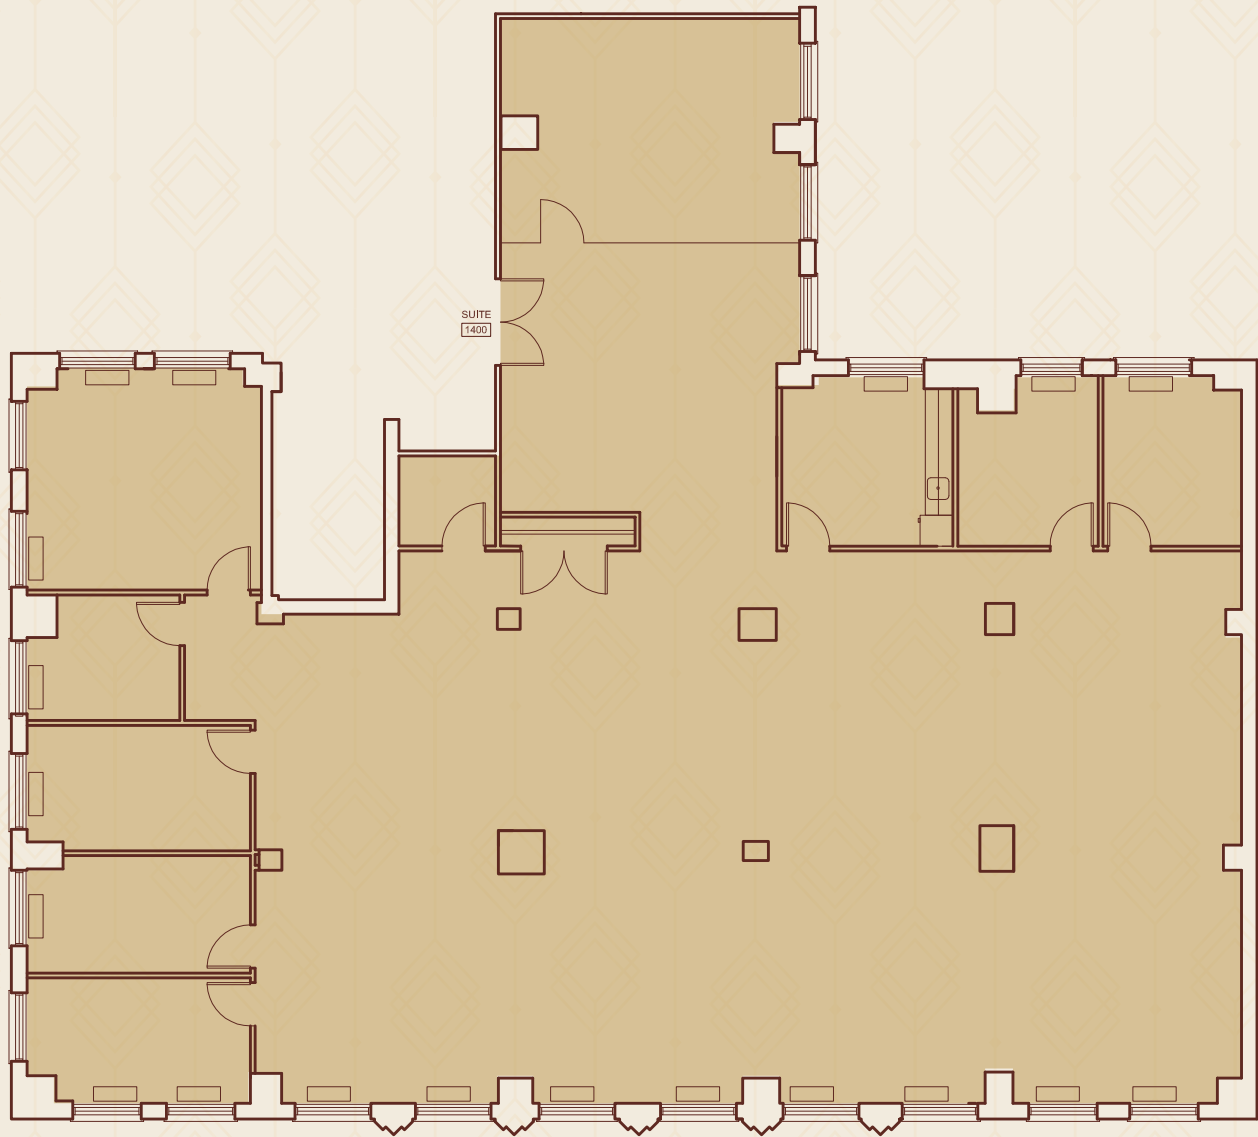

FLOOR 14

SUITE  
1400

# SUITE 1400

7,391 RSF AVAILABLE

12' Ceiling Height