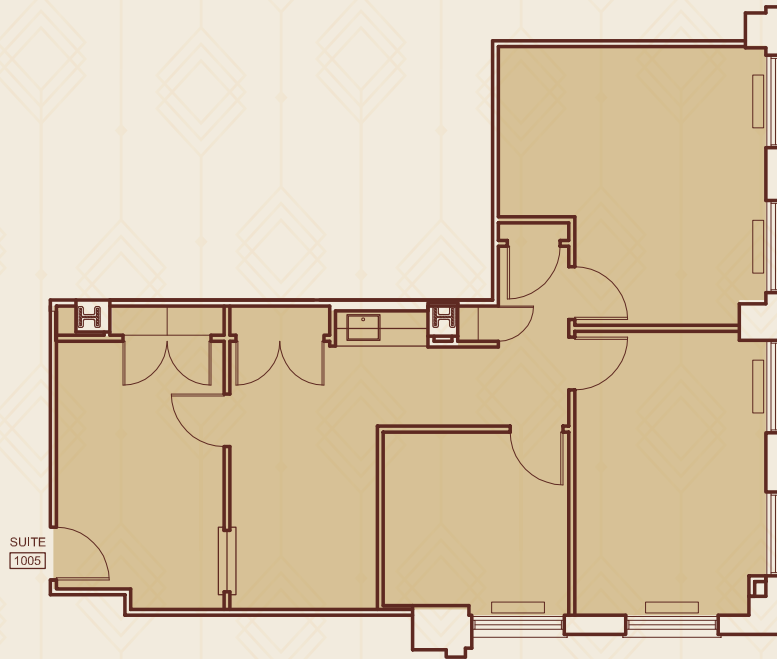

FLOOR 10

SUITE 1005

1,559 RSF AVAILABLE

12' Ceiling Height